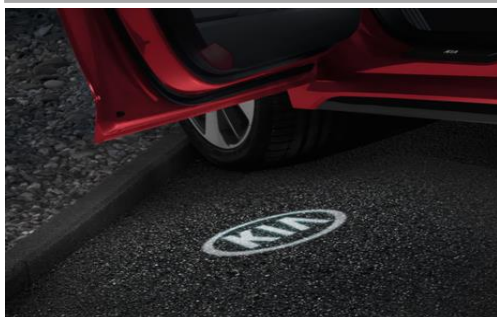

LED Door Projectors, Kia logo

Part Number: **66651ADE00K**

Make a stylish entrance in the darkness – with subtle yet sharp beams for gorgeous ambient ground lighting, featuring the Kia logo. Automatically activated when the front doors are opened.

Set of 2.