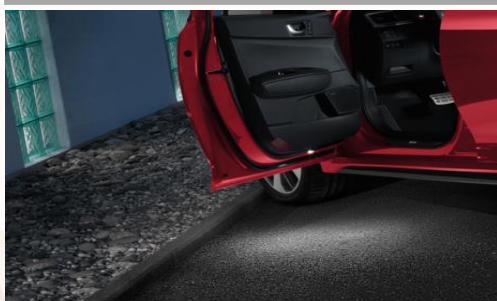

LED Puddle lights

Part Number: **66651ADE00**

The spotlight is on whenever you open the car door. These LED puddle lights add a distinctive yet subtle glow for a unique entrance – and increased visibility, especially in darkness.

Set of 2.