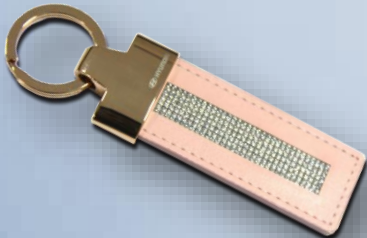

19" Alloy wheel, Sinchon, bicolour

Part Number: **N7400ADE09BC**

19" ten-spoke alloy wheel, 7.5Jx19, suitable for 235/50 R19 tyres. Cap included, original nuts can be used.

19" Alloy wheel, Sinchon, graphite

Part Number: **N7400ADE09GR**

19" ten-spoke alloy wheel, 7.5Jx19, suitable for 235/50 R19 tyres. Cap included, original nuts can be used.

Swarovski Key Holder

P/N **00H01AQ110**

- With real Swarovski Crystals
- Light Pink Pure Leather
- Rose Gold Coated Metal piece
- Branded with Hyundai Logo